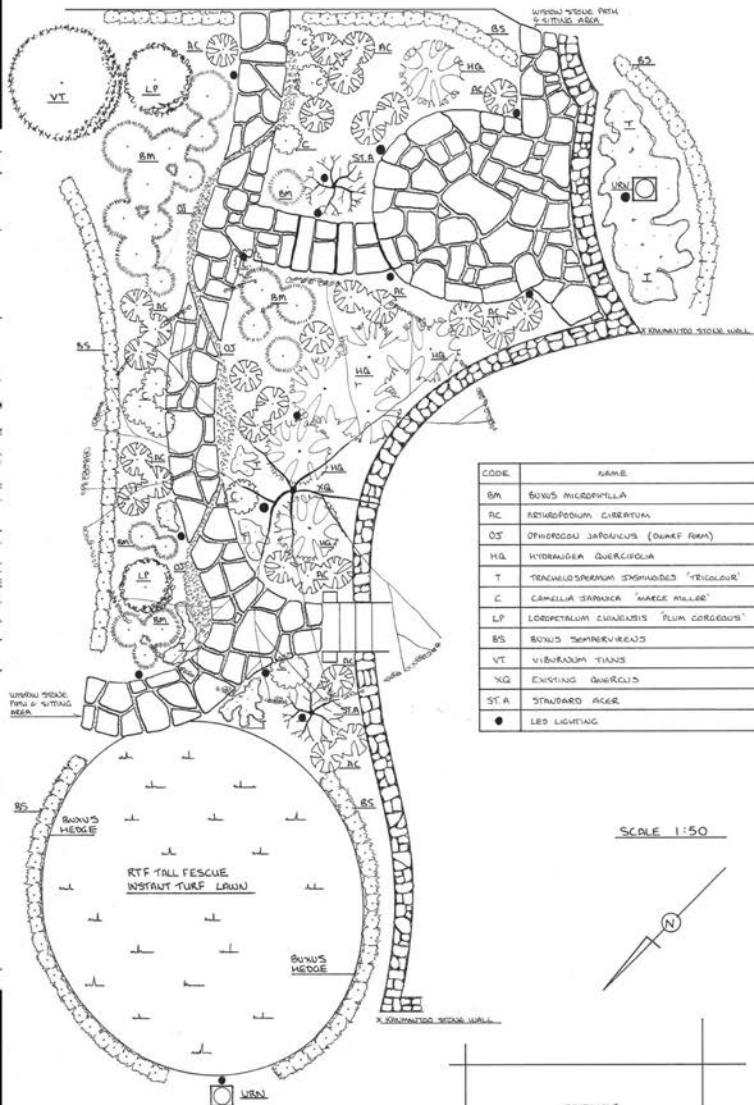

# LANDSCAPE CONCEPT PLAN

CODE	NAME	QUANTITY
BM	BUNUS MICROPHYLLA	20
RC	ARTHROPODIUM CIRRETIUM	24
OS	OPHROGOU JAPONICUS (DWARF FORM)	550
HA	HYDRANSEA QUERCIFOLIA	7
T	TEUCHOSPERMUM SPINOSUS "TRICOLOR"	30
C	CAMELLIA JAPONICA "MAEJE MILAR"	8
LP	LODOPETALUM CHINENSIS "PLUM GORGEOUS"	2
BS	BUNUS SEMPERVIRENS	X
VT	VIBURNUM TUNGS	X
XQ	EXISTING QUERCUS	X
ST A	STANDARD ACER	2
●	LED LIGHTING	

SCALE 1:50