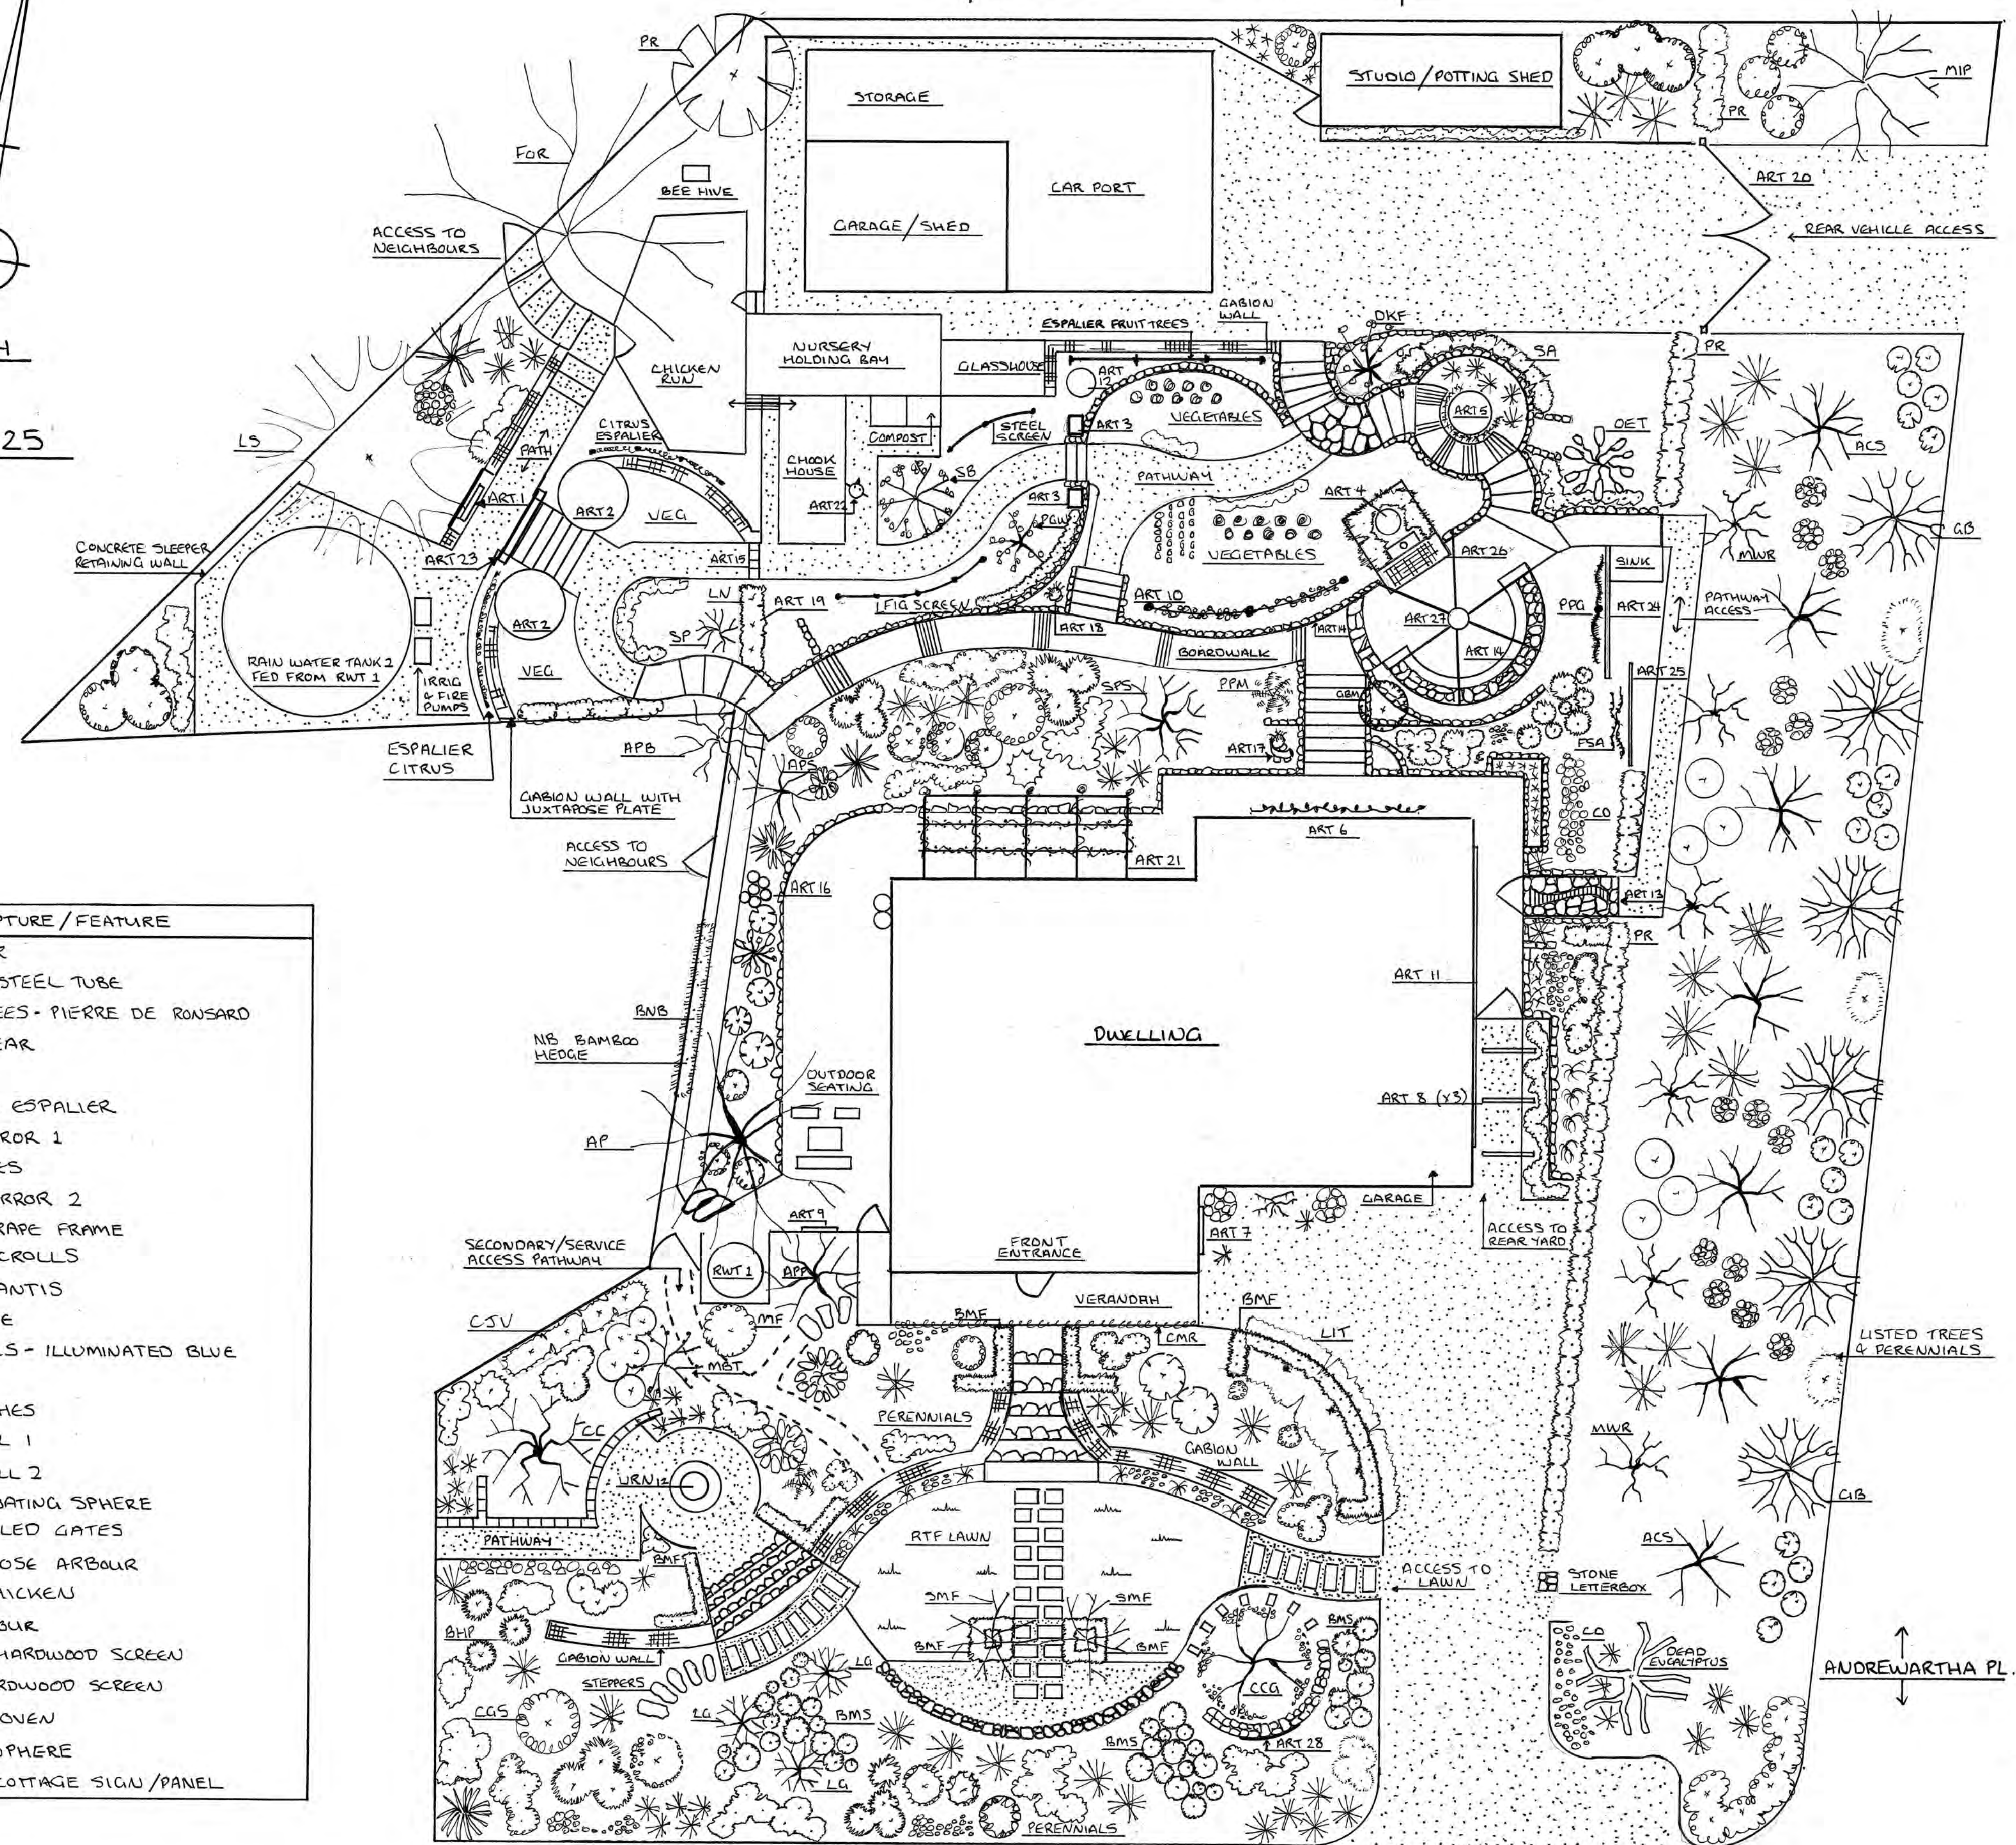

• LANDSCAPE PLAN •
WELLSWOOD COTTAGE
19 DEVONSHIRE ROAD
ALDGATE SA AUST.

PRODUCT/MATERIAL	TYPE - BRAND - SOURCE
LIGHTING LED	AUTOMATED 24V ALLERA / LED OUTDOOR
IRRIGATION	HUNTER HYDRAWISE IN LINE DRIP & SPRAYS
STONE	WISTOW & BASKET RANGE
PATHS DRIVEWAY	MYPONGA SCREENINGS
EDGING	5MM STEEL PLATE WELDED TO 12MM STEEL ROD
SOIL	HILLS SPECIAL MIX 50/50 BLEND
TURF LAWN	RTF - RHIZOMATOUS TALL FESCUE - TURF FARM
ART SCULPTURES	WILLINGA FORGE - MANNING - HOWARD EATON
TIMBER STRUCTURES	MARK DEBENHAM
PLANTS	VALLEY HORTICULTURE - TUPELO GROVE NURSERY FROGMORE - LAMBLEYS - ANTIQUE PERENNIALS

NO.	ART: SCULPTURE / FEATURE
1	THE FATHER
2	JUXTAPOSE STEEL TUBE
3	MINI SUPERTREES - PIERRE DE RONSARD
4	MANUING PEAR
5	FIRE PIT
6	SILVER PEAR ESPALIER
7	SCROLLED MIRROR 1
8	STEEL ANGLES
9	SCROLLED MIRROR 2
10	ESPALIER GRAPE FRAME
11	CIRCLES & SCROLLS
12	URUS - ATLANTIS
13	STONE SPINE
14	GRAPE PANELS - ILLUMINATED BLUE
15	ARBOUR 1
16	RUSTED RUSHES
17	GARDEN TROLL 1
18	GARDEN TROLL 2
19	STAINLESS FLOATING SPHERE
20	STEEL SCROLLED GATES
21	NAHEEMA ROSE ARBOUR
22	ROOSTING CHICKEN
23	TIMBER ARBOUR
24	HORIZONTAL HARDWOOD SCREEN
25	VERTICAL HARDWOOD SCREEN
26	WOOD FIRED OVEN
27	BIRD CAGE SPHERE
28	WELLSWOOD COTTAGE SIGN / PANEL

SCALE 1:25

DEVONSHIRE RD.

DESIGNED AND HAND DRAWN
BY JAMIE McILWAIN
HILLS CLASSIC GARDENS